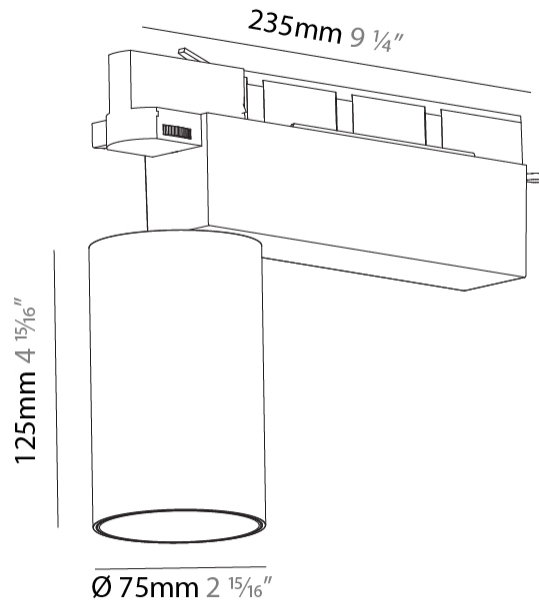

GENERAL

Series: Centriq
 Subseries: Centriq 75
 Brand: Prolicht
 Division: Architectural
 Mounting Type: Track
 Mounting Location: Ceiling
 Subcategory: Spots

PHYSICAL

Shape: Cylinder
 Diameter (mm): 75
 Diameter (in): 2 ¹⁵/₁₆
 Length (mm): 235
 Length (in): 9 ¹/₄
 Height (mm): 182
 Height (in): 7 ³/₁₆
 Light Distribution: Adjustable / Direct
 Weight (kg): 1.099
 Weight (lbs): 2.42
 Installation Requirement: Track or profile system
 Fixture Finish: SSR / BKV / CWI / CRY / HAB / LAG / UFT / ITA / RUA / RUR / MIC / FTG / MYG / TWT / LOD / PUS / FRO / FUP / KIA / POP / BLS / SPG / MEY / GOH / GUM / CHC / COM / ABZ / JAG / OBR / MOS / ROR
 Fixture Material: Aluminum Die Cast

OPTICAL

Reflector°: 20 / 25 / 40
 Adjustability: Rotational 340°; Tilt 90°
 Upon Request: Special Beam Angles

RATINGS AND CERTIFICATIONS

Certified By: Certified for North American Standards
 IP rating: IP20

GENERAL

Series: Centriq
 Subseries: Centriq 75
 Brand: Prolicht
 Division: Architectural
 Mounting Type: Track
 Mounting Location: Ceiling
 Subcategory: Spots

PHYSICAL

Shape: Cylinder
 Diameter (mm): 75
 Diameter (in): 2 15/16
 Length (mm): 235
 Length (in): 9 1/4
 Height (mm): 125
 Height (in): 4 15/16
 Light Distribution: Adjustable / Direct
 Weight (kg): 1.099
 Weight (lbs): 2 7/16
 Fixture Finish: SSR / BKV / CWI / CRY / HAB / LAG / UFT / ITA / RUA / RUR / MIC / FTG / MYG / TWT / LOD / PUS / FRO / FUP / KIA / POP / BLS / SPG / MEY / GOH / GUM / CHC / COM / ABZ / JAG / OBR / MOS / ROR
 Fixture Material: Aluminum