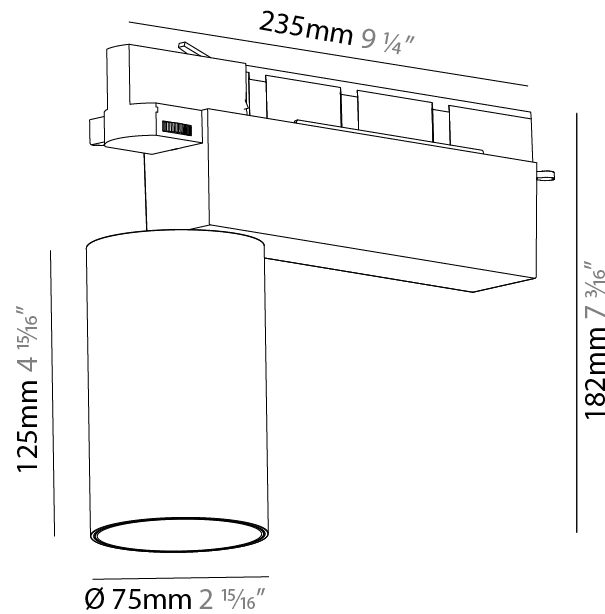

GENERAL

Series: Centriq
 Subseries: Centriq 75
 Brand: Prolicht
 Division: Architectural
 Mounting Type: Track
 Mounting Location: Ceiling
 Subcategory: Spots

PHYSICAL

Shape: Cylinder
 Diameter (mm): 75
 Diameter (in): 2 15/16
 Length (mm): 235
 Length (in): 9 1/4
 Height (mm): 125
 Height (in): 4 15/16
 Light Distribution: Adjustable / Direct
 Weight (kg): 1.099
 Weight (lbs): 2 7/16
 Fixture Finish: SSR / BKV / CWI / CRY / HAB / LAG / UFT / ITA / RUA / RUR / MIC / FTG / MYG / TWT / LOD / PUS / FRO / FUP / KIA / POP / BLS / SPG / MEY / GOH / GUM / CHC / COM / ABZ / JAG / OBR / MOS / ROR
 Fixture Material: Aluminum

OPTICAL

Beam Angle: 10
 Adjustability: Rotational 340°; Tilt 90°
 Upon Request: Special Beam Angles

RATINGS AND CERTIFICATIONS

Certified By: Certified for North American Standards
 IP rating: IP20

CENTRIQ 75 TRACK